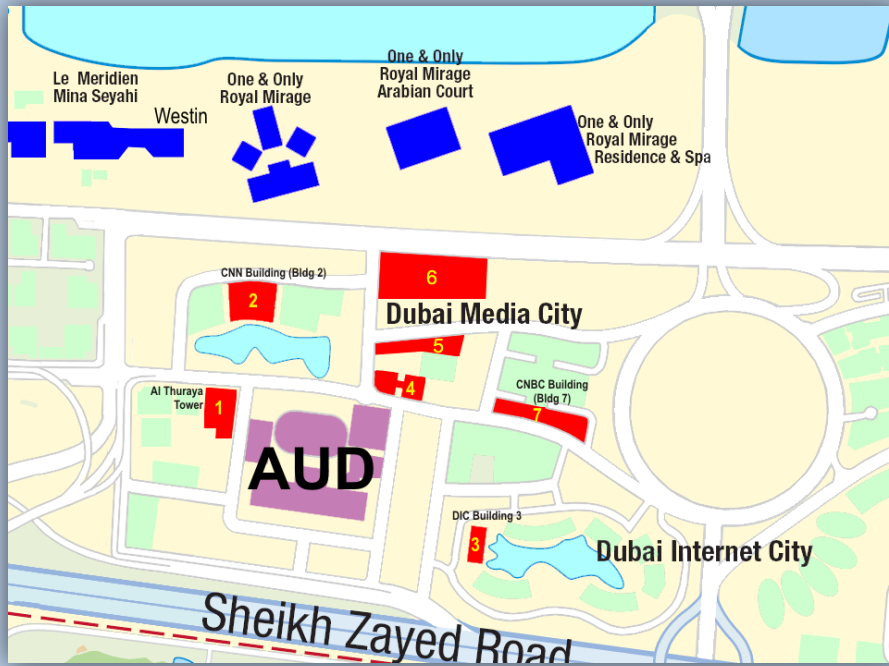

## MAP OF AUD AREA (Walking Distance)

Store	Business	Hours	Location	Telephone
Last Minute	Convenience Store + Café	6 am – 11 pm	1	368 8198 / 368 8199
UAE Exchange	Currency Exchange	9 am – 5 pm	2	369 2455
FedEx	Courier	9 am – 3 pm	2	391 8009
FedEx	Courier	9 am – 3 pm	3	391 0880 / 390 8714
Flying Colors	Printing and Copying	9 am – 5 pm	7	361 6421
Digital Office	Printing and Copying	9 am – 5 pm	3	391 1420
Emirates Post	Post Office	9 am – 3 pm	5	391 1111 / 375 1610
Super-Care	Pharmacy	9 am – 10 pm	7	390 2445
Restaurant	Cuisine	Price range	Location	Telephone
Al Merkaz	Lebanese	Dhs 50-100	1	368 8236 / 334 6868
Last Minute	Café / Deli	Dhs 25-50	1	368 8198
Vapiano	Italian	Dhs 50-100	1	437 0786
Circle	Deli	Dhs 25-50	2	391 5170 / 391 6170
Zyara	Lebanese	Dhs 50-100	2	391 8031
La Moda	Italian	Dhs 50-100	2	391 2550
Arz Lebnan	Lebanese	Dhs 25-50	3	367 6680 / 367 6681
Kamat Vegetarian	South Indian	Dhs 25-50	3	391 2570
Costa	Café / Deli	Dhs 25-50	3	391 8896
Certo	Italian	Dhs 100-200	4	366-9111
Forn O Saj	Lebanese	Dhs 25-50	7	361-6848
Ciao Ciao	Italian	Dhs 25-50	7	391-4959
Round Table Pizza	Italian	Dhs 25-50	Delivery	361-6776

*Most restaurants deliver to nearby locations*